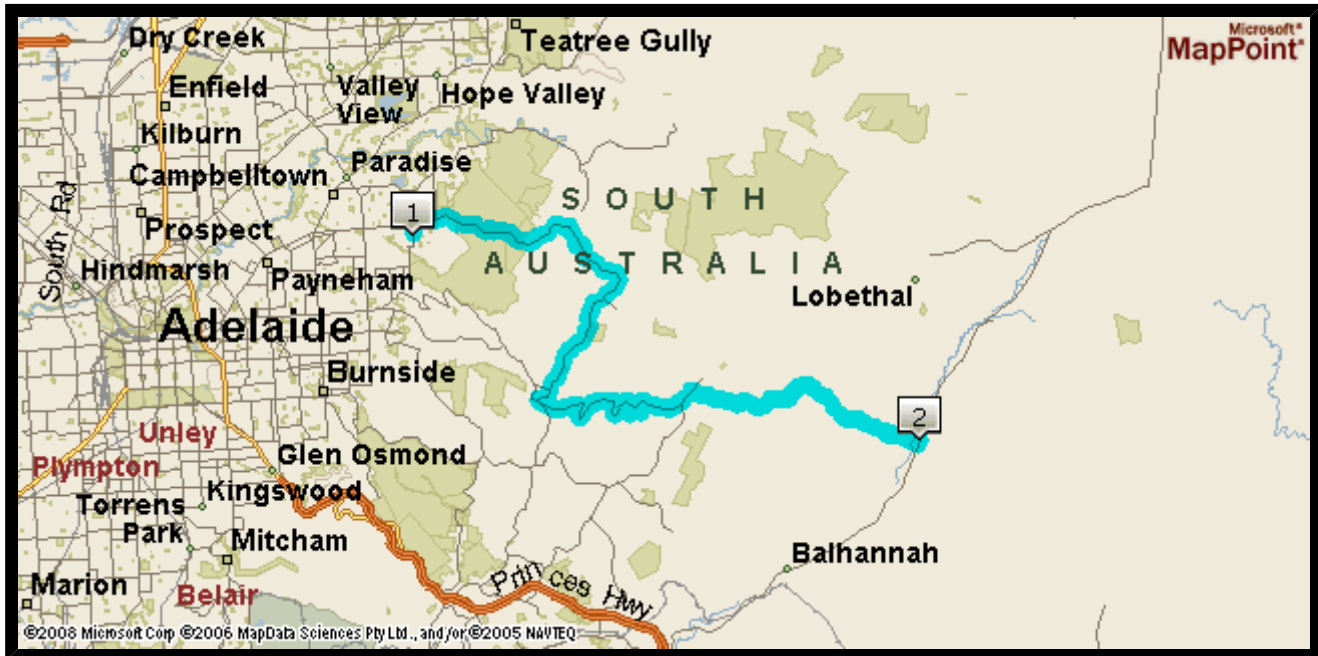

SHARED RIDE PLAN

Monacute Rd to Woodside

A friend has shared this ride with you. Now you can make this version your own and add or remove locations, H-D® dealerships, and hotels along the way, or connect to other routes submitted by your fellow riders.

Ride Summary

Name: **Monacute Rd to Woodside**
 Rating
 Start: **-34.89075469970703 : 138.69235229492188**
 End: **Woodside, South Australia, Australia**
 Drive Total: **20.0 mi (about 41 mins)**

Road Description

Scenery along to the route: **Mountains, Forest**

Directions

Depart From: **-34.89075469970703 : 138.69235229492188**

Drive: **20.0 mi (about 41 mins)**

- | | | |
|---|---|-------------------------|
| 1 | Start out going NORTH on STRADBROKE RD toward NAYLOR AVE. | 0.3 mi
1 min |
| 2 | Enter next roundabout and take 3rd exit onto MONTACUTE RD. | 3.9 mi
7 mins |
| 3 | Turn RIGHT to stay on MONTACUTE RD. | 1.4 mi
2 mins |
| 4 | Turn SLIGHT RIGHT to stay on MONTACUTE RD. | 0.9 mi |

		1 min
5	MONTACUTE RD becomes MARBLE HILL RD.	0.8 mi 1 min
6	Start out going SOUTHWEST on MARBLE HILL RD toward TEMBEYS RD.	1.8 mi 3 mins
7	Stay STRAIGHT to go onto MONOMEITH RD.	0.3 mi
8	Turn LEFT onto LOBETHAL RD.	0.0 mi
9	Turn LEFT to stay on LOBETHAL RD.	0.9 mi 1 min
10	Turn SLIGHT RIGHT onto SUTTON RD.	0.3 mi 1 min
11	SUTTON RD becomes unnamed road.	0.2 mi
12	Turn SLIGHT RIGHT onto LOBETHAL RD.	0.6 mi 1 min
13	Start out going EAST on LOBETHAL RD toward CRAMMOND RD.	0.0 mi
14	Turn RIGHT to stay on LOBETHAL RD.	0.7 mi 1 min
15	Turn RIGHT to stay on LOBETHAL RD.	2.0 mi 3 mins
16	LOBETHAL RD becomes ADELAIDE LOBETHAL RD.	0.3 mi
17	Turn RIGHT onto COLLINS HILL RD.	0.7 mi 1 min
18	Keep LEFT at the fork to continue on COLLINS HILL RD.	0.5 mi 1 min
19	Turn RIGHT onto SWAMP RD.	0.6 mi 1 min
20	Turn RIGHT onto VICKERS RD.	0.9 mi 2 mins
21	Turn SLIGHT RIGHT onto TIERS RD.	2.7 mi 6 mins
22	Turn LEFT onto STATE B34/ONKAPARINGA VALLEY RD.	0.0 mi